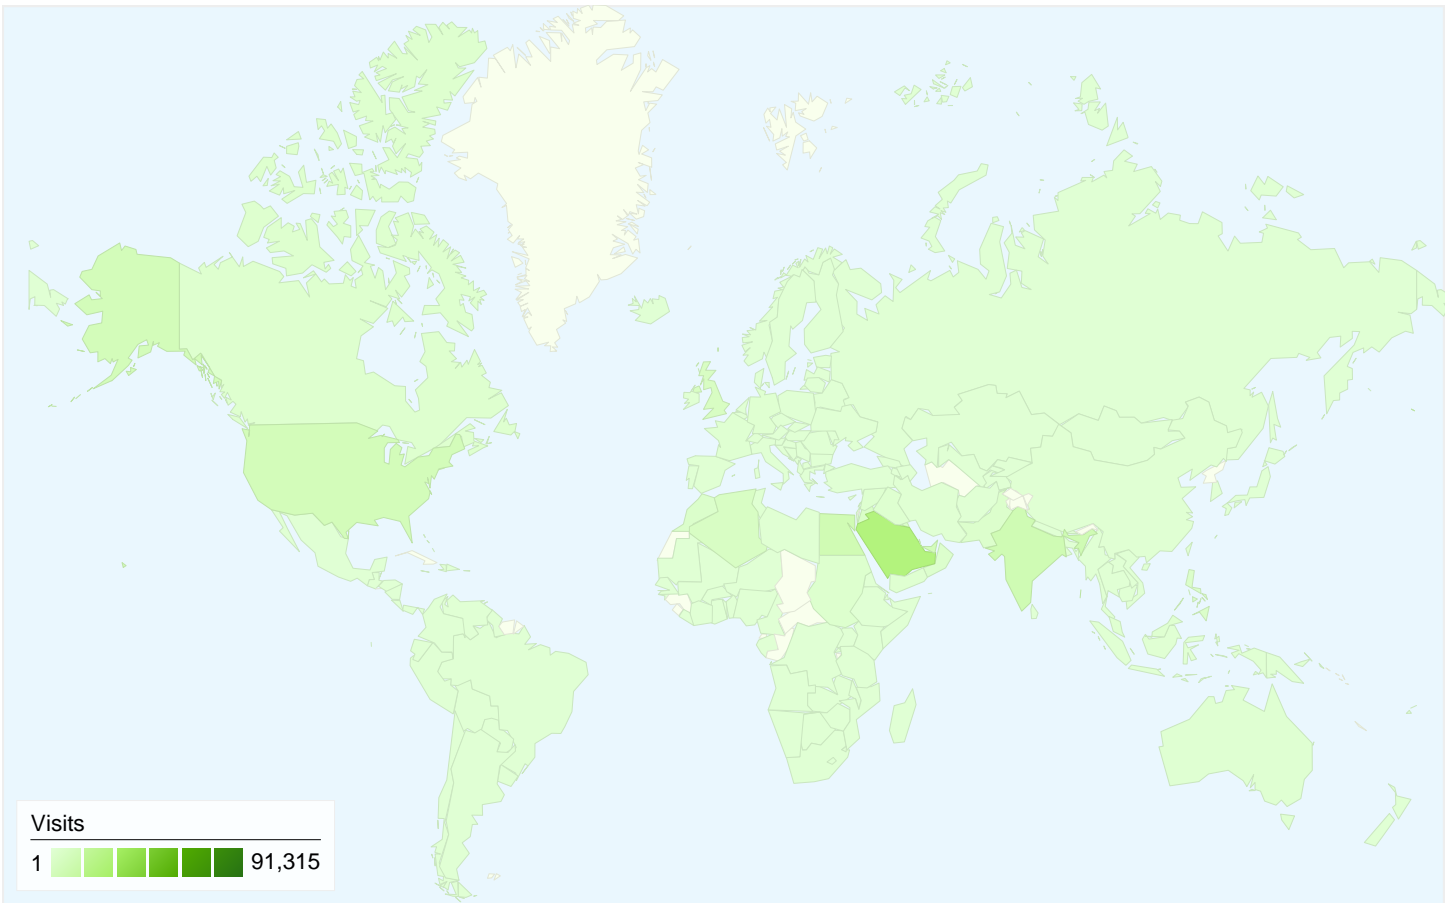

**Traffic Sources Overview**

## 143,399 people visited this site

 199,457 Visits

 143,399 Absolute Unique Visitors

 730,914 Pageviews

 3.66 Average Pageviews

 00:03:13 Time on Site

 46.64% Bounce Rate

 69.80% New Visits

**199,457 visits came from 188 countries/territories**

Site Usage						
Visits	Pages/Visit	Avg. Time on Site	% New Visits	Bounce Rate		
<b>199,457</b> % of Site Total: 100.00%	<b>3.66</b> Site Avg: 3.66 (0.00%)	<b>00:03:13</b> Site Avg: 00:03:13 (0.00%)	<b>69.91%</b> Site Avg: 69.80% (0.16%)	<b>46.64%</b> Site Avg: 46.64% (0.00%)		
Country/Territory	Visits	Pages/Visit	Avg. Time on Site	% New Visits	Bounce Rate	
Bahrain	<b>91,315</b>	4.37	00:03:55	55.33%	37.37%	
Saudi Arabia	<b>23,482</b>	2.97	00:02:14	85.45%	55.78%	
India	<b>8,772</b>	3.88	00:03:56	75.02%	40.62%	
Egypt	<b>8,642</b>	2.56	00:02:20	84.40%	56.98%	
United States	<b>7,223</b>	3.01	00:02:06	81.88%	60.54%	
United Arab Emirates	<b>7,082</b>	3.77	00:03:06	79.81%	44.93%	
United Kingdom	<b>4,587</b>	3.38	00:02:37	73.03%	47.31%	
Algeria	<b>4,368</b>	1.84	00:01:32	90.25%	73.01%	
(not set)	<b>3,668</b>	3.41	00:03:16	71.05%	46.16%	

Jordan	<b>3,628</b>	2.49	00:01:59	86.99%	62.18%
					1 - 10 of 188

All traffic sources sent a total of 199,457 visits

-  21.44% Direct Traffic
-  13.12% Referring Sites
-  65.44% Search Engines

- **Search Engines**  
130,517.00 (65.44%)
- **Direct Traffic**  
42,766.00 (21.44%)
- **Referring Sites**  
26,173.00 (13.12%)
- **Other**  
1 (> 0.00%)