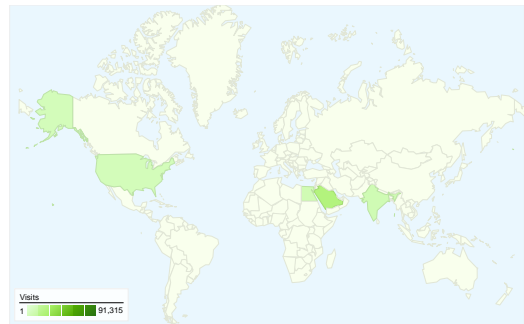

Map Overlay