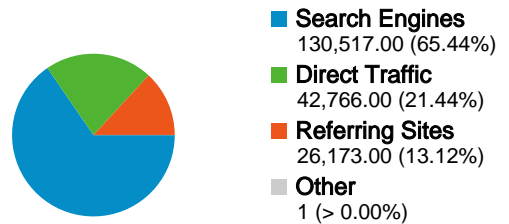

**Site Usage**

 **199,457** Visits

 **46.64%** Bounce Rate

 **730,914** Pageviews

 **00:03:13** Avg. Time on Site

 **3.66** Pages/Visit

 **69.80%** % New Visits

**Visitors Overview**

**Visitors**  
**143,399**

**Map Overlay**

**Content Overview**

Pages	Pageviews	% Pageviews
/ar/	75,359	10.31%
/ar/HealthTools/BMI.aspx	51,644	7.07%
/EN/Default.aspx	47,902	6.55%
/EN/Contacts/Doctors.aspx	23,597	3.23%
/EN/E-	23,036	3.15%

**Traffic Sources Overview**

Jordan	<b>3,628</b>	2.49	00:01:59	86.99%	62.18%
					1 - 10 of 188

All traffic sources sent a total of 199,457 visits

-  21.44% Direct Traffic
-  13.12% Referring Sites
-  65.44% Search Engines

- **Search Engines**  
130,517.00 (65.44%)
- **Direct Traffic**  
42,766.00 (21.44%)
- **Referring Sites**  
26,173.00 (13.12%)
- **Other**  
1 (> 0.00%)