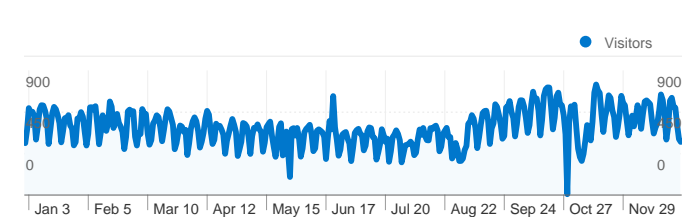

**Site Usage**

 **199,457** Visits

 **46.64%** Bounce Rate

 **730,914** Pageviews

 **00:03:13** Avg. Time on Site

 **3.66** Pages/Visit

 **69.80%** % New Visits

**Visitors Overview**

## 143,399 people visited this site

 199,457 Visits

 143,399 Absolute Unique Visitors

 730,914 Pageviews

 3.66 Average Pageviews

 00:03:13 Time on Site

 46.64% Bounce Rate

 69.80% New Visits

**199,457 visits came from 188 countries/territories**

Site Usage						
Visits	Pages/Visit	Avg. Time on Site	% New Visits	Bounce Rate		
<b>199,457</b> % of Site Total: 100.00%	<b>3.66</b> Site Avg: 3.66 (0.00%)	<b>00:03:13</b> Site Avg: 00:03:13 (0.00%)	<b>69.91%</b> Site Avg: 69.80% (0.16%)	<b>46.64%</b> Site Avg: 46.64% (0.00%)		
Country/Territory	Visits	Pages/Visit	Avg. Time on Site	% New Visits	Bounce Rate	
Bahrain	<b>91,315</b>	4.37	00:03:55	55.33%	37.37%	
Saudi Arabia	<b>23,482</b>	2.97	00:02:14	85.45%	55.78%	
India	<b>8,772</b>	3.88	00:03:56	75.02%	40.62%	
Egypt	<b>8,642</b>	2.56	00:02:20	84.40%	56.98%	
United States	<b>7,223</b>	3.01	00:02:06	81.88%	60.54%	
United Arab Emirates	<b>7,082</b>	3.77	00:03:06	79.81%	44.93%	
United Kingdom	<b>4,587</b>	3.38	00:02:37	73.03%	47.31%	
Algeria	<b>4,368</b>	1.84	00:01:32	90.25%	73.01%	
(not set)	<b>3,668</b>	3.41	00:03:16	71.05%	46.16%	

Jordan	<b>3,628</b>	2.49	00:01:59	86.99%	62.18%
					1 - 10 of 188

All traffic sources sent a total of 199,457 visits

-  21.44% Direct Traffic
-  13.12% Referring Sites
-  65.44% Search Engines

- **Search Engines**  
130,517.00 (65.44%)
- **Direct Traffic**  
42,766.00 (21.44%)
- **Referring Sites**  
26,173.00 (13.12%)
- **Other**  
1 (> 0.00%)