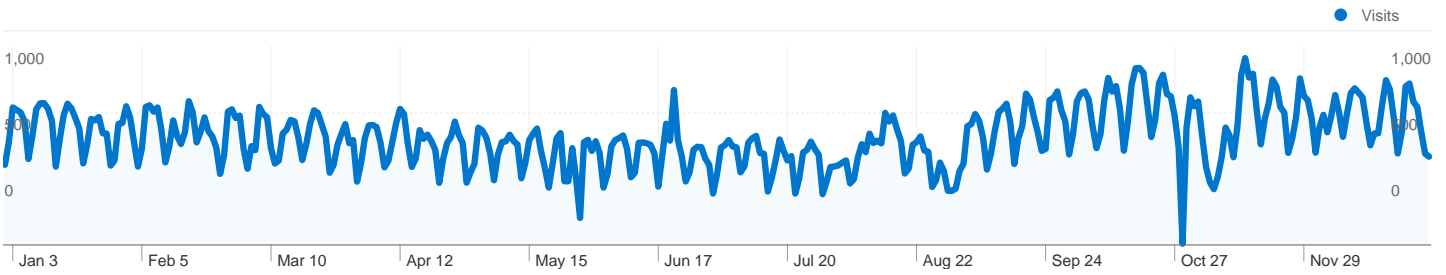

All traffic sources sent a total of 199,457 visits

- 21.44% Direct Traffic
- 13.12% Referring Sites
- 65.44% Search Engines

- **Search Engines**
  130,517.00 (65.44%)
- **Direct Traffic**
  42,766.00 (21.44%)
- **Referring Sites**
  26,173.00 (13.12%)
- **Other**
  1 (> 0.00%)

Top Traffic Sources

Sources	Visits	% visits	Keywords	Visits	% visits
google (organic)	120,320	60.32%	ministry of health bahrain	7,856	6.02%
(direct) ((none))	42,766	21.44%	مسجيلة لكتك باسح	4,200	3.22%
bahrain.bh (referral)	4,640	2.33%	ةحصل لة رازو	3,739	2.86%
yahoo (organic)	4,243	2.13%	moh bahrain	3,247	2.49%
bing (organic)	3,697	1.85%	king hamad hospital bahrain	2,654	2.03%