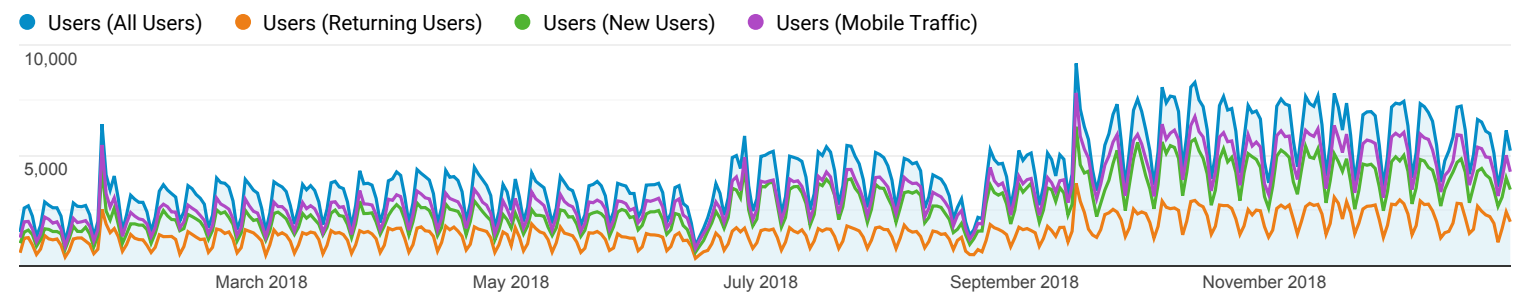

Jan 1, 2018 - Dec 31, 2018

Audience Overview

Overview

Mobile Traffic
00:02:00

Mobile Traffic
47.99%

Language	Users	% Users
1. ar		
All Users	448,809	42.45%
Returning Users	95,353	37.52%
New Users	437,003	42.92%
Mobile Traffic	395,797	47.67%
2. en-us		
All Users	398,318	37.67%
Returning Users	103,284	40.64%
New Users	381,893	37.51%
Mobile Traffic	263,150	31.69%
3. en-gb		
All Users	84,449	7.99%
Returning Users	28,144	11.07%
New Users	79,032	7.76%
Mobile Traffic	74,811	9.01%
4. ar-ae		
All Users	28,269	2.67%
Returning Users	7,373	2.90%
New Users	26,329	2.59%
Mobile Traffic	25,875	3.12%
5. ar-eg		
All Users	21,532	2.04%
Returning Users	4,811	1.89%
New Users	20,724	2.04%
Mobile Traffic	19,236	2.32%
6. ar-sa		
All Users	16,196	1.53%
Returning Users	3,202	1.26%
New Users	15,607	1.53%
Mobile Traffic	8,406	1.01%
7. fr		
All Users	15,560	1.47%
Returning Users	1,946	0.77%
New Users	15,398	1.51%
Mobile Traffic	12,305	1.48%
8. fr-fr		
All Users	14,819	1.40%
Returning Users	2,363	0.93%
New Users	14,624	1.44%
Mobile Traffic	9,773	1.18%
9. ar-bh		

9. ar-BI

All Users	6,706		0.63%
Returning Users	3,245		1.28%
New Users	5,524		0.54%
Mobile Traffic	4,211		0.51%

10. en

All Users	2,845		0.27%
Returning Users	461		0.18%
New Users	2,754		0.27%
Mobile Traffic	1,791		0.22%