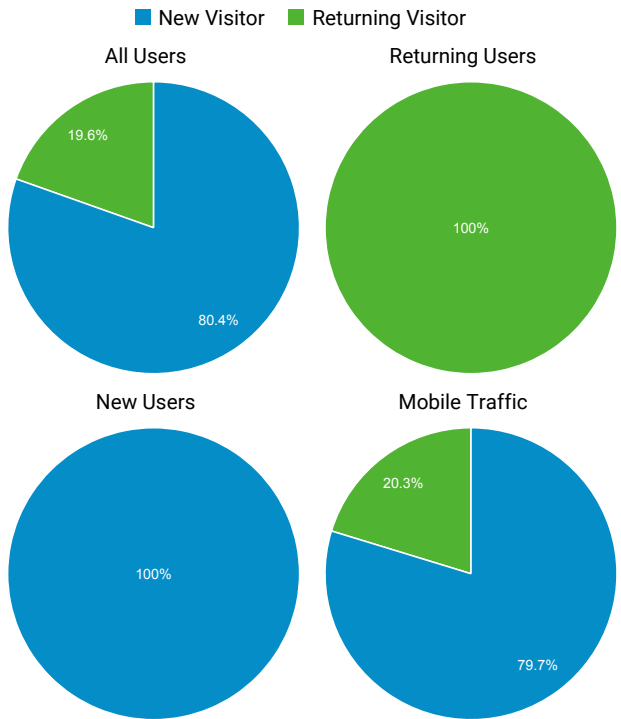

Jan 1, 2018 - Dec 31, 2018

Audience Overview

Overview

Mobile Traffic
00:02:00

Mobile Traffic
47.99%

Language	Users	% Users
1. ar		
All Users	448,809	42.45%
Returning Users	95,353	37.52%
New Users	437,003	42.92%
Mobile Traffic	395,797	47.67%
2. en-us		
All Users	398,318	37.67%
Returning Users	103,284	40.64%
New Users	381,893	37.51%
Mobile Traffic	263,150	31.69%
3. en-gb		
All Users	84,449	7.99%
Returning Users	28,144	11.07%
New Users	79,032	7.76%
Mobile Traffic	74,811	9.01%
4. ar-ae		
All Users	28,269	2.67%
Returning Users	7,373	2.90%
New Users	26,329	2.59%
Mobile Traffic	25,875	3.12%
5. ar-eg		
All Users	21,532	2.04%
Returning Users	4,811	1.89%
New Users	20,724	2.04%
Mobile Traffic	19,236	2.32%
6. ar-sa		
All Users	16,196	1.53%
Returning Users	3,202	1.26%
New Users	15,607	1.53%
Mobile Traffic	8,406	1.01%
7. fr		
All Users	15,560	1.47%
Returning Users	1,946	0.77%
New Users	15,398	1.51%
Mobile Traffic	12,305	1.48%
8. fr-fr		
All Users	14,819	1.40%
Returning Users	2,363	0.93%
New Users	14,624	1.44%
Mobile Traffic	9,773	1.18%
9. ar-bh		

9. ar-BI

All Users	6,706		0.63%
Returning Users	3,245		1.28%
New Users	5,524		0.54%
Mobile Traffic	4,211		0.51%

10. en

All Users	2,845		0.27%
Returning Users	461		0.18%
New Users	2,754		0.27%
Mobile Traffic	1,791		0.22%