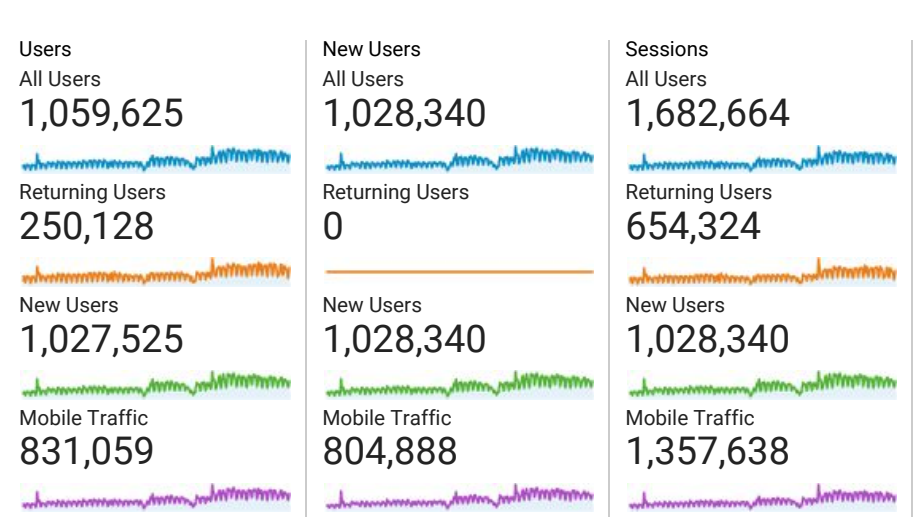

Jan 1, 2018 - Dec 31, 2018

Audience Overview

Overview

Mobile Traffic
00:02:00

Mobile Traffic
47.99%

Language	Users	% Users
1. ar		
All Users	448,809	42.45%
Returning Users	95,353	37.52%
New Users	437,003	42.92%
Mobile Traffic	395,797	47.67%
2. en-us		
All Users	398,318	37.67%
Returning Users	103,284	40.64%
New Users	381,893	37.51%
Mobile Traffic	263,150	31.69%
3. en-gb		
All Users	84,449	7.99%
Returning Users	28,144	11.07%
New Users	79,032	7.76%
Mobile Traffic	74,811	9.01%
4. ar-ae		
All Users	28,269	2.67%
Returning Users	7,373	2.90%
New Users	26,329	2.59%
Mobile Traffic	25,875	3.12%
5. ar-eg		
All Users	21,532	2.04%
Returning Users	4,811	1.89%
New Users	20,724	2.04%
Mobile Traffic	19,236	2.32%
6. ar-sa		
All Users	16,196	1.53%
Returning Users	3,202	1.26%
New Users	15,607	1.53%
Mobile Traffic	8,406	1.01%
7. fr		
All Users	15,560	1.47%
Returning Users	1,946	0.77%
New Users	15,398	1.51%
Mobile Traffic	12,305	1.48%
8. fr-fr		
All Users	14,819	1.40%
Returning Users	2,363	0.93%
New Users	14,624	1.44%
Mobile Traffic	9,773	1.18%
9. ar-bh		

9. ar-BI

All Users	6,706		0.63%
Returning Users	3,245		1.28%
New Users	5,524		0.54%
Mobile Traffic	4,211		0.51%

10. en

All Users	2,845		0.27%
Returning Users	461		0.18%
New Users	2,754		0.27%
Mobile Traffic	1,791		0.22%