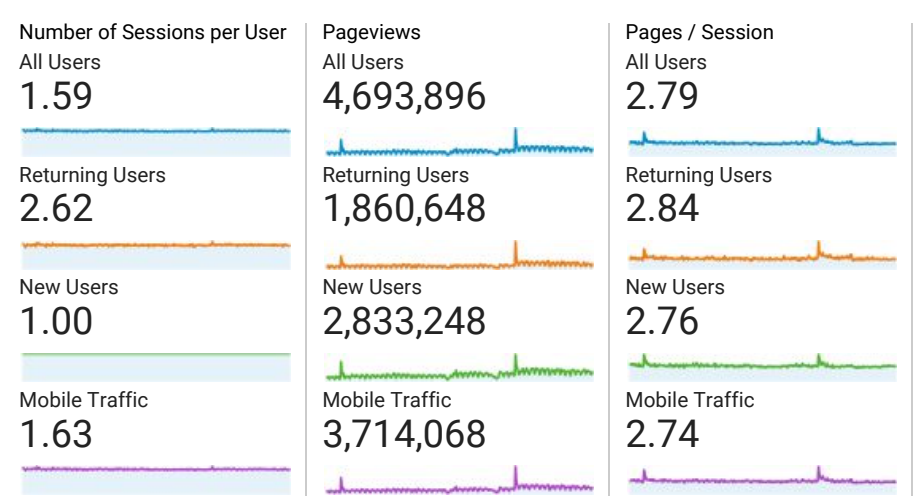

Jan 1, 2018 - Dec 31, 2018

Audience Overview

Overview

Mobile Traffic
00:02:00

Mobile Traffic
47.99%

Language	Users	% Users
1. ar		
All Users	448,809	42.45%
Returning Users	95,353	37.52%
New Users	437,003	42.92%
Mobile Traffic	395,797	47.67%
2. en-us		
All Users	398,318	37.67%
Returning Users	103,284	40.64%
New Users	381,893	37.51%
Mobile Traffic	263,150	31.69%
3. en-gb		
All Users	84,449	7.99%
Returning Users	28,144	11.07%
New Users	79,032	7.76%
Mobile Traffic	74,811	9.01%
4. ar-ae		
All Users	28,269	2.67%
Returning Users	7,373	2.90%
New Users	26,329	2.59%
Mobile Traffic	25,875	3.12%
5. ar-eg		
All Users	21,532	2.04%
Returning Users	4,811	1.89%
New Users	20,724	2.04%
Mobile Traffic	19,236	2.32%
6. ar-sa		
All Users	16,196	1.53%
Returning Users	3,202	1.26%
New Users	15,607	1.53%
Mobile Traffic	8,406	1.01%
7. fr		
All Users	15,560	1.47%
Returning Users	1,946	0.77%
New Users	15,398	1.51%
Mobile Traffic	12,305	1.48%
8. fr-fr		
All Users	14,819	1.40%
Returning Users	2,363	0.93%
New Users	14,624	1.44%
Mobile Traffic	9,773	1.18%
9. ar-bh		

9. ar-BI

All Users	6,706		0.63%
Returning Users	3,245		1.28%
New Users	5,524		0.54%
Mobile Traffic	4,211		0.51%

10. en

All Users	2,845		0.27%
Returning Users	461		0.18%
New Users	2,754		0.27%
Mobile Traffic	1,791		0.22%