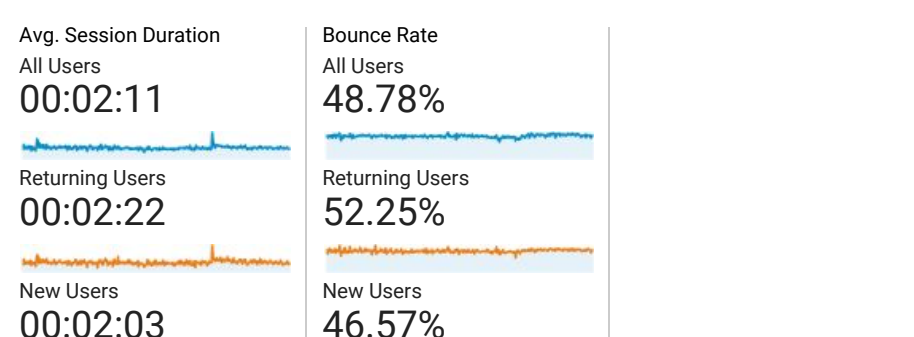

Jan 1, 2018 - Dec 31, 2018

Audience Overview

Overview

Mobile Traffic
00:02:00

Mobile Traffic
47.99%

Language	Users	% Users
1. ar		
All Users	448,809	42.45%
Returning Users	95,353	37.52%
New Users	437,003	42.92%
Mobile Traffic	395,797	47.67%
2. en-us		
All Users	398,318	37.67%
Returning Users	103,284	40.64%
New Users	381,893	37.51%
Mobile Traffic	263,150	31.69%
3. en-gb		
All Users	84,449	7.99%
Returning Users	28,144	11.07%
New Users	79,032	7.76%
Mobile Traffic	74,811	9.01%
4. ar-ae		
All Users	28,269	2.67%
Returning Users	7,373	2.90%
New Users	26,329	2.59%
Mobile Traffic	25,875	3.12%
5. ar-eg		
All Users	21,532	2.04%
Returning Users	4,811	1.89%
New Users	20,724	2.04%
Mobile Traffic	19,236	2.32%
6. ar-sa		
All Users	16,196	1.53%
Returning Users	3,202	1.26%
New Users	15,607	1.53%
Mobile Traffic	8,406	1.01%
7. fr		
All Users	15,560	1.47%
Returning Users	1,946	0.77%
New Users	15,398	1.51%
Mobile Traffic	12,305	1.48%
8. fr-fr		
All Users	14,819	1.40%
Returning Users	2,363	0.93%
New Users	14,624	1.44%
Mobile Traffic	9,773	1.18%
9. ar-bh		