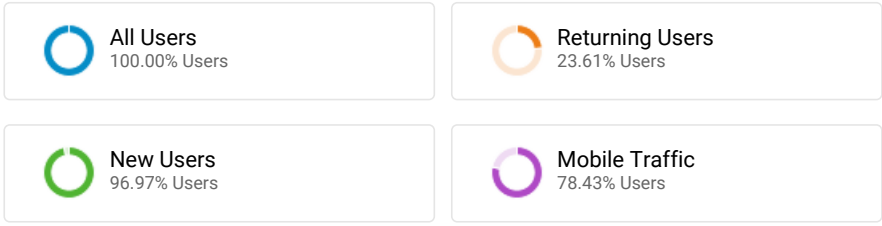

Jan 1, 2018 - Dec 31, 2018

Audience Overview

Overview

Mobile Traffic
00:02:00

Mobile Traffic
47.99%

Language	Users	% Users
1. ar		
All Users	448,809	42.45%
Returning Users	95,353	37.52%
New Users	437,003	42.92%
Mobile Traffic	395,797	47.67%
2. en-us		
All Users	398,318	37.67%
Returning Users	103,284	40.64%
New Users	381,893	37.51%
Mobile Traffic	263,150	31.69%
3. en-gb		
All Users	84,449	7.99%
Returning Users	28,144	11.07%
New Users	79,032	7.76%
Mobile Traffic	74,811	9.01%
4. ar-ae		
All Users	28,269	2.67%
Returning Users	7,373	2.90%
New Users	26,329	2.59%
Mobile Traffic	25,875	3.12%
5. ar-eg		
All Users	21,532	2.04%
Returning Users	4,811	1.89%
New Users	20,724	2.04%
Mobile Traffic	19,236	2.32%
6. ar-sa		
All Users	16,196	1.53%
Returning Users	3,202	1.26%
New Users	15,607	1.53%
Mobile Traffic	8,406	1.01%
7. fr		
All Users	15,560	1.47%
Returning Users	1,946	0.77%
New Users	15,398	1.51%
Mobile Traffic	12,305	1.48%
8. fr-fr		
All Users	14,819	1.40%
Returning Users	2,363	0.93%
New Users	14,624	1.44%
Mobile Traffic	9,773	1.18%
9. ar-bh		