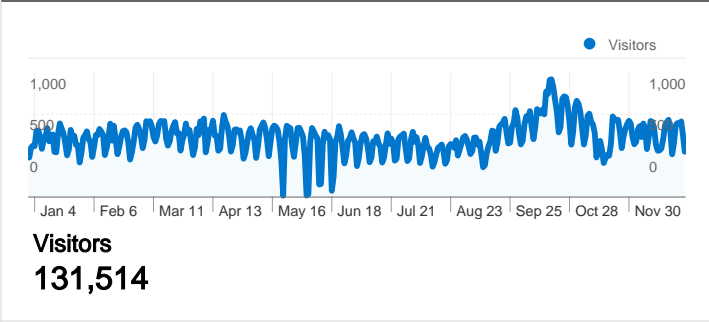

Site Usage

197,309 Visits

44.81% Bounce Rate

793,467 Pageviews

00:03:29 Avg. Time on Site

4.02 Pages/Visit

64.90% % New Visits

Visitors Overview

Traffic Sources Overview

131,514 people visited this site

 197,309 Visits

 131,514 Absolute Unique Visitors

 793,467 Pageviews

 4.02 Average Pageviews

 00:03:29 Time on Site

 44.81% Bounce Rate

197,309 visits came from 182 countries/territories

Site Usage						
Visits	Pages/Visit	Avg. Time on Site	% New Visits	Bounce Rate		
197,309 % of Site Total: 100.00%	4.02 Site Avg: 4.02 (0.00%)	00:03:29 Site Avg: 00:03:29 (0.00%)	65.04% Site Avg: 64.90% (0.21%)	44.81% Site Avg: 44.81% (0.00%)		
Country/Territory	Visits	Pages/Visit	Avg. Time on Site	% New Visits	Bounce Rate	
Bahrain	105,603	4.66	00:03:58	50.29%	37.52%	
Saudi Arabia	17,366	3.26	00:02:47	85.50%	53.03%	
Egypt	8,276	2.68	00:02:22	85.03%	56.46%	
India	7,175	4.38	00:04:16	76.57%	38.15%	
United Arab Emirates	6,488	4.58	00:03:48	80.38%	40.06%	
United States	6,213	3.07	00:02:29	83.73%	58.86%	
United Kingdom	3,705	3.54	00:02:39	68.96%	48.23%	
Algeria	3,573	1.71	00:01:30	91.72%	76.27%	
Jordan	3,535	2.79	00:02:15	80.54%	59.29%	

Morocco	2,745	1.60	00:01:13	93.11%	78.51%
					1 - 10 of 182

All traffic sources sent a total of 197,309 visits

-  27.64% Direct Traffic
-  13.95% Referring Sites
-  58.41% Search Engines

- Search Engines
115,239.00 (58.41%)
- Direct Traffic
54,538.00 (27.64%)
- Referring Sites
27,532.00 (13.95%)