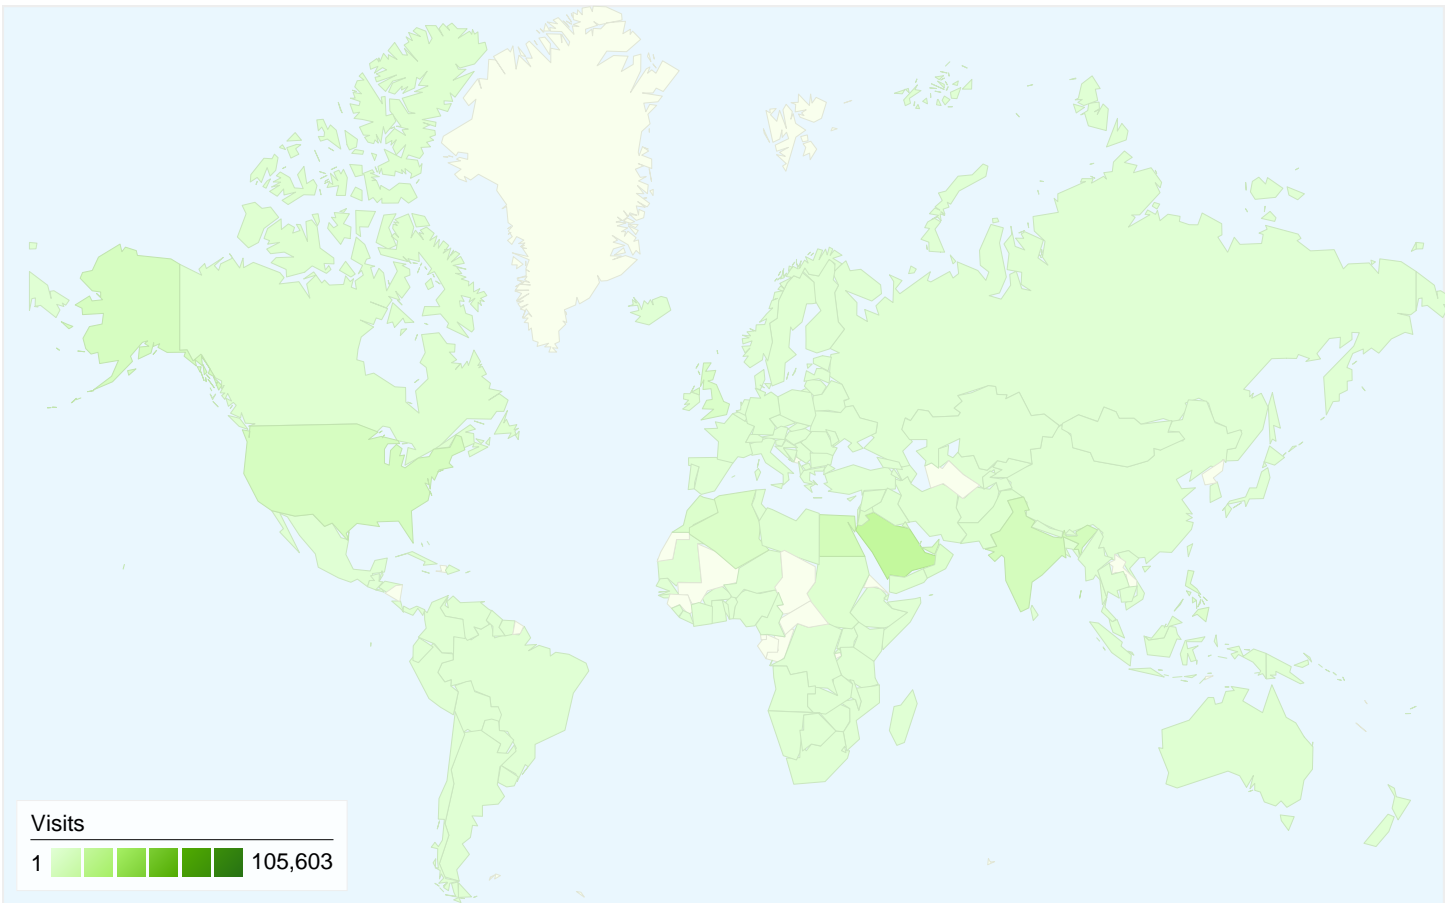

Traffic Sources Overview

131,514 people visited this site

 197,309 Visits

 131,514 Absolute Unique Visitors

 793,467 Pageviews

 4.02 Average Pageviews

 00:03:29 Time on Site

 44.81% Bounce Rate

Pages on this site were viewed a total of 793,467 times

 **793,467** Pageviews

 **493,556** Unique Views

 **44.81%** Bounce Rate

Top Content

Pages	Pageviews	% Pageviews
/ar/	105,932	13.35%
/EN/Default.aspx	60,324	7.60%
/EN/Contacts/Doctors.aspx	33,682	4.24%
/ar/HealthTools/BMI.aspx	28,277	3.56%
/EN/E-Services/DrugPrices.aspx	21,572	2.72%

197,309 visits came from 182 countries/territories

Site Usage						
Visits	Pages/Visit	Avg. Time on Site	% New Visits	Bounce Rate		
197,309 % of Site Total: 100.00%	4.02 Site Avg: 4.02 (0.00%)	00:03:29 Site Avg: 00:03:29 (0.00%)	65.04% Site Avg: 64.90% (0.21%)	44.81% Site Avg: 44.81% (0.00%)		
Country/Territory	Visits	Pages/Visit	Avg. Time on Site	% New Visits	Bounce Rate	
Bahrain	105,603	4.66	00:03:58	50.29%	37.52%	
Saudi Arabia	17,366	3.26	00:02:47	85.50%	53.03%	
Egypt	8,276	2.68	00:02:22	85.03%	56.46%	
India	7,175	4.38	00:04:16	76.57%	38.15%	
United Arab Emirates	6,488	4.58	00:03:48	80.38%	40.06%	
United States	6,213	3.07	00:02:29	83.73%	58.86%	
United Kingdom	3,705	3.54	00:02:39	68.96%	48.23%	
Algeria	3,573	1.71	00:01:30	91.72%	76.27%	
Jordan	3,535	2.79	00:02:15	80.54%	59.29%	

Morocco	2,745	1.60	00:01:13	93.11%	78.51%
					1 - 10 of 182

All traffic sources sent a total of 197,309 visits

-  27.64% Direct Traffic
-  13.95% Referring Sites
-  58.41% Search Engines

- Search Engines
115,239.00 (58.41%)
- Direct Traffic
54,538.00 (27.64%)
- Referring Sites
27,532.00 (13.95%)