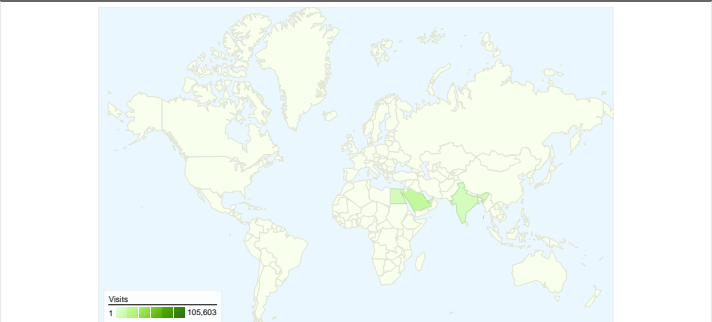

Map Overlay