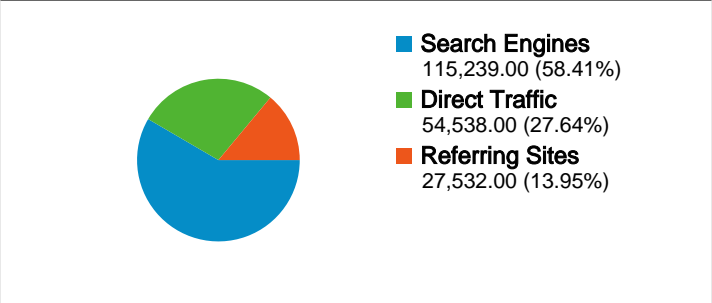

Site Usage

197,309 Visits

44.81% Bounce Rate

793,467 Pageviews

00:03:29 Avg. Time on Site

4.02 Pages/Visit

64.90% % New Visits

Visitors Overview

Traffic Sources Overview

131,514 people visited this site

 197,309 Visits

 131,514 Absolute Unique Visitors

 793,467 Pageviews

 4.02 Average Pageviews

 00:03:29 Time on Site

 44.81% Bounce Rate

197,309 visits came from 182 countries/territories

Site Usage						
Visits	Pages/Visit	Avg. Time on Site	% New Visits	Bounce Rate		
197,309 % of Site Total: 100.00%	4.02 Site Avg: 4.02 (0.00%)	00:03:29 Site Avg: 00:03:29 (0.00%)	65.04% Site Avg: 64.90% (0.21%)	44.81% Site Avg: 44.81% (0.00%)		
Country/Territory	Visits	Pages/Visit	Avg. Time on Site	% New Visits	Bounce Rate	
Bahrain	105,603	4.66	00:03:58	50.29%	37.52%	
Saudi Arabia	17,366	3.26	00:02:47	85.50%	53.03%	
Egypt	8,276	2.68	00:02:22	85.03%	56.46%	
India	7,175	4.38	00:04:16	76.57%	38.15%	
United Arab Emirates	6,488	4.58	00:03:48	80.38%	40.06%	
United States	6,213	3.07	00:02:29	83.73%	58.86%	
United Kingdom	3,705	3.54	00:02:39	68.96%	48.23%	
Algeria	3,573	1.71	00:01:30	91.72%	76.27%	
Jordan	3,535	2.79	00:02:15	80.54%	59.29%	

Morocco	2,745	1.60	00:01:13	93.11%	78.51%
					1 - 10 of 182

All traffic sources sent a total of 197,309 visits

-  27.64% Direct Traffic
-  13.95% Referring Sites
-  58.41% Search Engines

- Search Engines
115,239.00 (58.41%)
- Direct Traffic
54,538.00 (27.64%)
- Referring Sites
27,532.00 (13.95%)